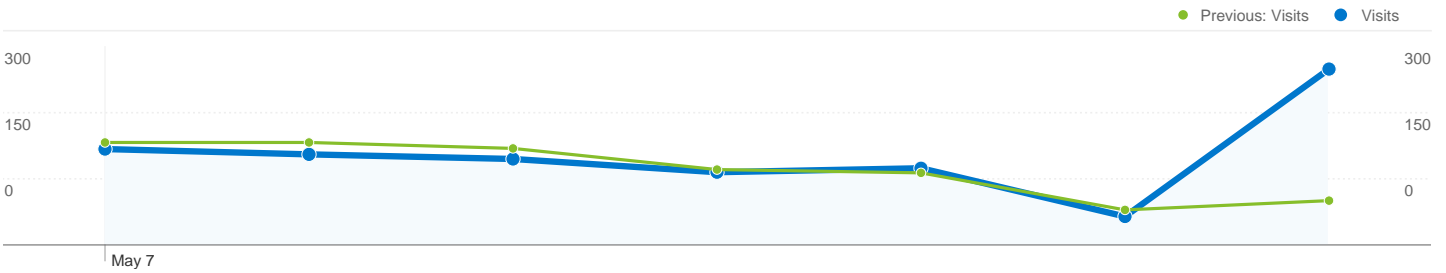

All traffic sources sent a total of 947 visits

19.54% Direct Traffic

Previous: 21.28% (-8.18%)

5.70% Referring Sites

Previous: 4.63% (23.14%)

74.76% Search Engines

Previous: 74.09% (0.90%)

- Search Engines
  708.00 (74.76%)
- Direct Traffic
  185.00 (19.54%)
- Referring Sites
  54.00 (5.70%)

Top Traffic Sources

Sources	Visits	% visits
google (organic)		
May 7, 2012 - May 13, 2012	525	55.44%
Apr 30, 2012 - May 6, 2012	411	51.44%
% Change	27.74%	7.77%
(direct) ((none))		
May 7, 2012 - May 13, 2012	185	19.54%
Apr 30, 2012 - May 6, 2012	170	21.28%
% Change	8.82%	-8.18%
bing (organic)		
May 7, 2012 - May 13, 2012	96	10.14%
Apr 30, 2012 - May 6, 2012	100	12.52%
% Change	-4.00%	-19.00%
yahoo (organic)		
May 7, 2012 - May 13, 2012	74	7.81%
Apr 30, 2012 - May 6, 2012	67	8.39%
% Change	10.45%	-6.81%
crowdfunder.com (referral)		

Keywords	Visits	% visits
delaware county assessor		
May 7, 2012 - May 13, 2012	107	15.11%
Apr 30, 2012 - May 6, 2012	61	10.30%
% Change	75.41%	46.67%
(not provided)		
May 7, 2012 - May 13, 2012	100	14.12%
Apr 30, 2012 - May 6, 2012	80	13.51%
% Change	25.00%	4.52%
delaware county iowa		
May 7, 2012 - May 13, 2012	51	7.20%
Apr 30, 2012 - May 6, 2012	43	7.26%
% Change	18.60%	-0.83%
delaware county iowa assessor		
May 7, 2012 - May 13, 2012	35	4.94%
Apr 30, 2012 - May 6, 2012	22	3.72%
% Change	59.09%	33.03%
www.co.delaware.ia.us