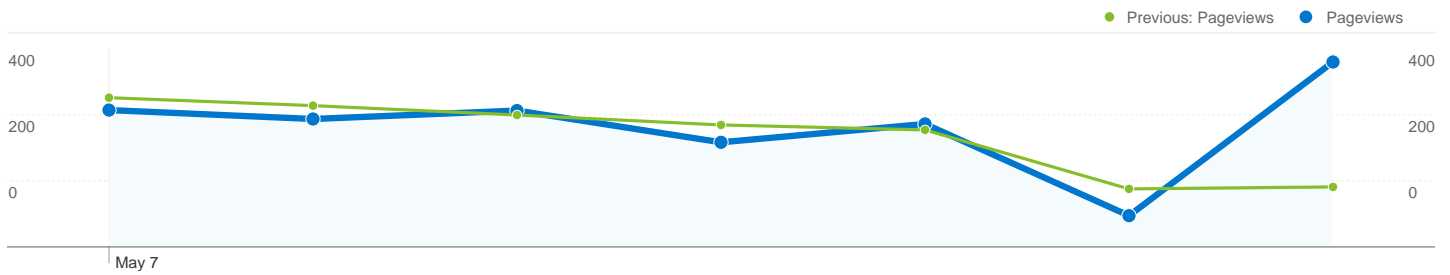

Pages on this site were viewed a total of 1,704 times

1,704 Pageviews

Previous: 1,572 (8.40%)

1,349 Unique Views

Previous: 1,260 (7.06%)

66.42% Bounce Rate

Previous: 60.20% (10.33%)

Top Content

Pages	Pageviews	% Pageviews
/index.html		
May 7, 2012 - May 13, 2012	397	23.30%
Apr 30, 2012 - May 6, 2012	339	21.56%
% Change	17.11%	8.04%
/offices/assessor/index.htm		
May 7, 2012 - May 13, 2012	345	20.25%
Apr 30, 2012 - May 6, 2012	231	14.69%
% Change	49.35%	37.78%
/offices/sheriff/sheriffsale.htm		
May 7, 2012 - May 13, 2012	175	10.27%
Apr 30, 2012 - May 6, 2012	221	14.06%
% Change	-20.81%	-26.95%
/offices/sheriff/index.htm		
May 7, 2012 - May 13, 2012	76	4.46%
Apr 30, 2012 - May 6, 2012	86	5.47%
% Change	-11.63%	-18.47%
/offices/treasurer/index.htm