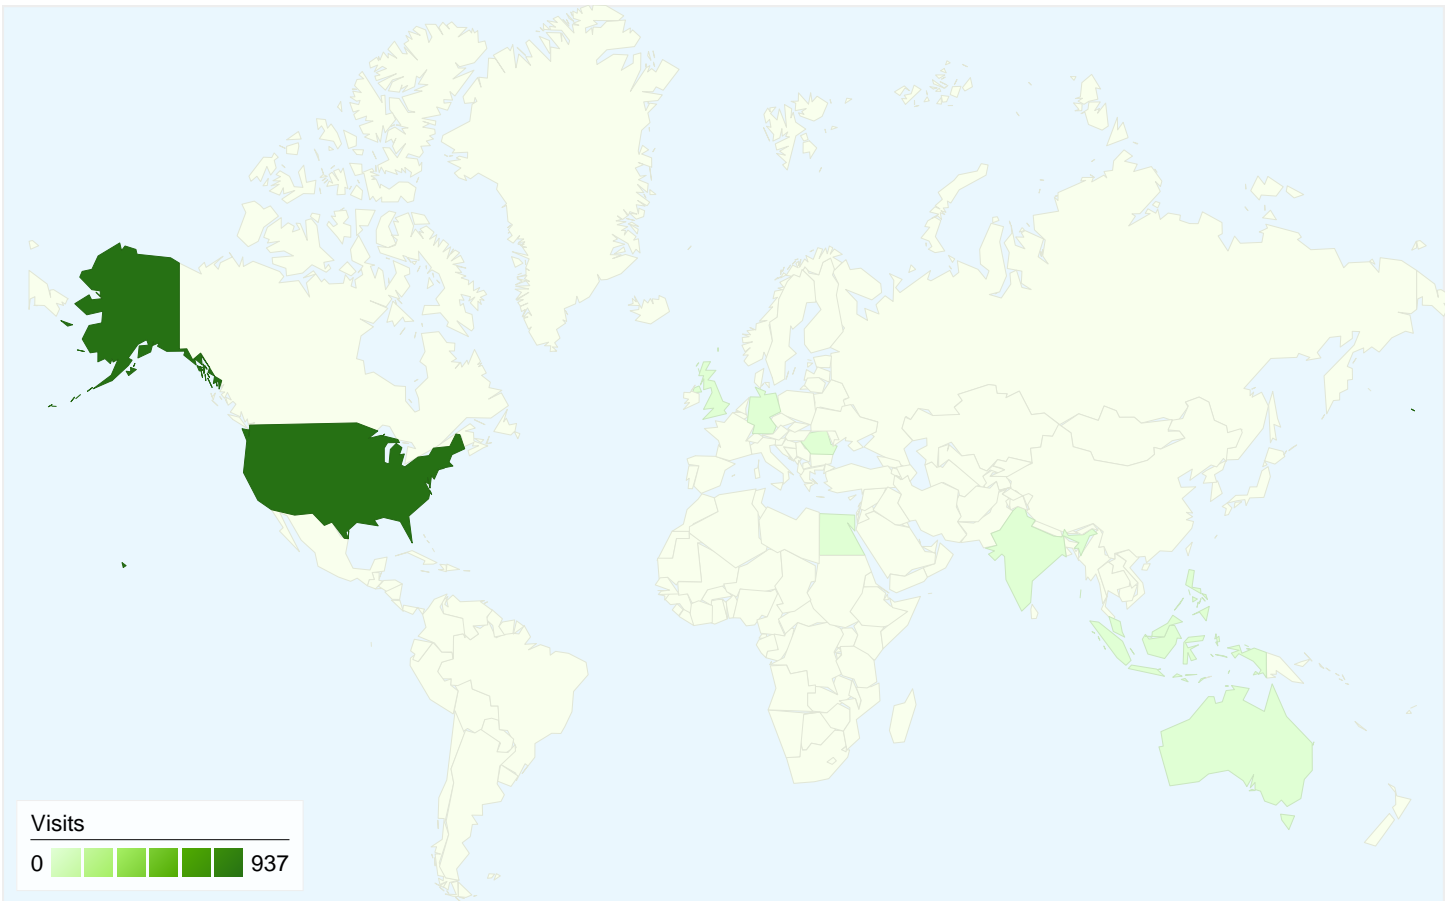

733 people visited this site

947 Visits

Previous: 799 (18.52%)

733 Absolute Unique Visitors

Previous: 566 (29.51%)

1,704 Pageviews

Previous: 1,572 (8.40%)

1.80 Average Pageviews

All traffic sources sent a total of 947 visits

19.54% Direct Traffic

Previous: 21.28% (-8.18%)

5.70% Referring Sites

Previous: 4.63% (23.14%)

74.76% Search Engines

Previous: 74.09% (0.90%)

- Search Engines
708.00 (74.76%)
- Direct Traffic
185.00 (19.54%)
- Referring Sites
54.00 (5.70%)

May 7, 2012 - May 13, 2012	8	0.84%
Apr 30, 2012 - May 6, 2012	0	0.00%
% Change	100.00%	100.00%

May 7, 2012 - May 13, 2012	18	2.54%
Apr 30, 2012 - May 6, 2012	19	3.21%
% Change	-5.26%	-20.79%

947 visits came from 11 countries/territories