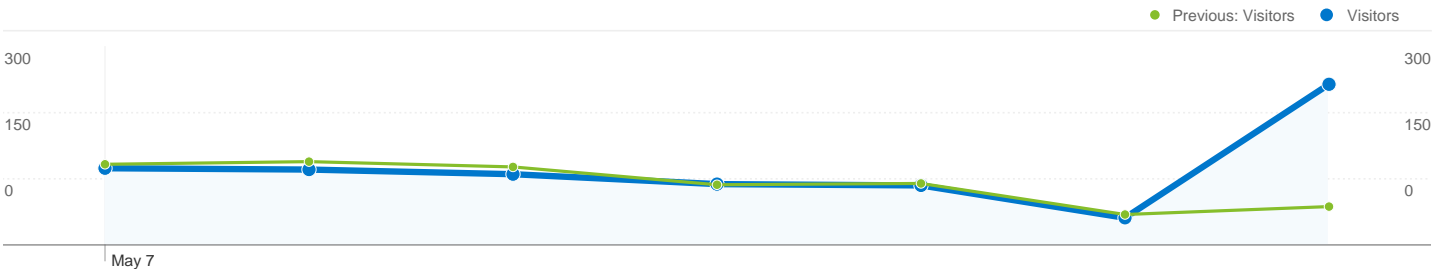

Site Usage

947 Visits

Previous: 799 (18.52%)

66.42% Bounce Rate

Previous: 60.20% (10.33%)

1,704 Pageviews

Previous: 1,572 (8.40%)

00:02:20 Avg. Time on Site

Previous: 00:02:12 (5.98%)

1.80 Pages/Visit

Previous: 1.97 (-8.54%)

57.87% % New Visits

Previous: 46.43% (24.62%)

Visitors Overview

Visitors
733

Map Overlay

733 people visited this site

947 Visits

Previous: 799 (18.52%)

733 Absolute Unique Visitors

Previous: 566 (29.51%)

1,704 Pageviews

Previous: 1,572 (8.40%)

1.80 Average Pageviews

1 - 10 of 11

Pages on this site were viewed a total of 1,704 times

1,704 Pageviews

Previous: 1,572 (8.40%)

1,349 Unique Views

Previous: 1,260 (7.06%)

66.42% Bounce Rate

Previous: 60.20% (10.33%)