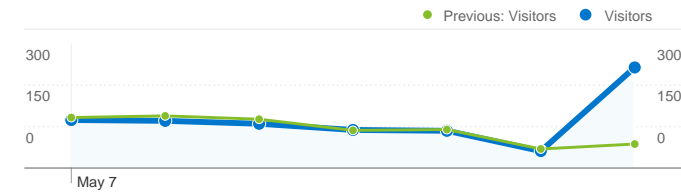

Site Usage

947 Visits

Previous: 799 (18.52%)

66.42% Bounce Rate

Previous: 60.20% (10.33%)

1,704 Pageviews

Previous: 1,572 (8.40%)

00:02:20 Avg. Time on Site

Previous: 00:02:12 (5.98%)

1.80 Pages/Visit

Previous: 1.97 (-8.54%)

57.87% % New Visits

Previous: 46.43% (24.62%)

Visitors Overview

Visitors
733

Map Overlay

733 people visited this site

947 Visits

Previous: 799 (18.52%)

733 Absolute Unique Visitors

Previous: 566 (29.51%)

1,704 Pageviews

Previous: 1,572 (8.40%)

1.80 Average Pageviews

1 - 10 of 11

Pages on this site were viewed a total of 1,704 times

1,704 Pageviews

Previous: 1,572 (8.40%)

1,349 Unique Views

Previous: 1,260 (7.06%)

66.42% Bounce Rate

Previous: 60.20% (10.33%)