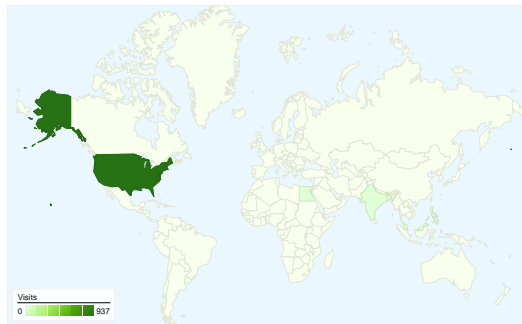

Previous: 00:02:12 (5.98%)

1.80 Pages/Visit

Previous: 1.97 (-8.54%)

57.87% % New Visits

Previous: 46.43% (24.62%)

Visitors Overview

Visitors
733

Map Overlay

733 people visited this site

947 Visits

Previous: 799 (18.52%)

733 Absolute Unique Visitors

Previous: 566 (29.51%)

1,704 Pageviews

Previous: 1,572 (8.40%)

1.80 Average Pageviews

All traffic sources sent a total of 947 visits

19.54% Direct Traffic

Previous: 21.28% (-8.18%)

5.70% Referring Sites

Previous: 4.63% (23.14%)

74.76% Search Engines

Previous: 74.09% (0.90%)

- Search Engines
708.00 (74.76%)
- Direct Traffic
185.00 (19.54%)
- Referring Sites
54.00 (5.70%)

May 7, 2012 - May 13, 2012	8	0.84%
Apr 30, 2012 - May 6, 2012	0	0.00%
% Change	100.00%	100.00%

May 7, 2012 - May 13, 2012	18	2.54%
Apr 30, 2012 - May 6, 2012	19	3.21%
% Change	-5.26%	-20.79%

947 visits came from 11 countries/territories